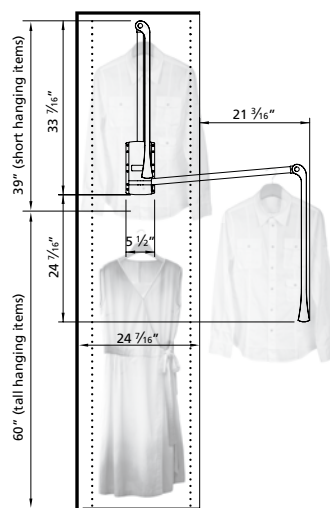

center mounted closet lift