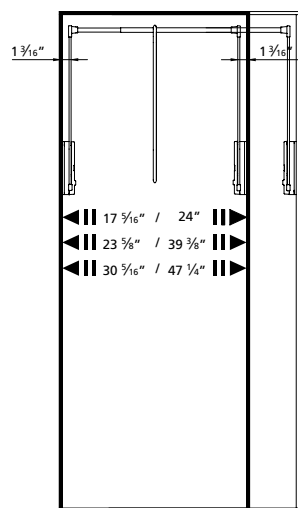

servetto bar length options