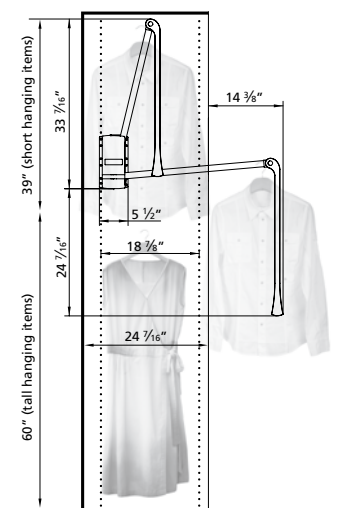

back mounted closet lift shown with vertical angle adjustment clips

valenusa

Valendrawers, Inc.
555 Dixon Street
Lexington, NC • 27293
800.334.4825 • 336.956.2118
www.valenusa.com

www.servetto.com